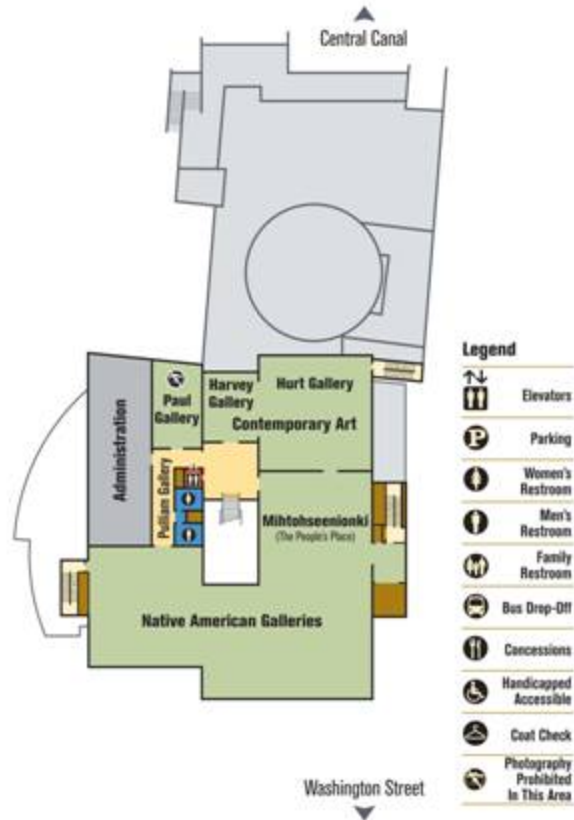

CANAL LEVEL

ENTRY LEVEL 1

UPPER LEVEL 2

Legend

- Elevators
- Parking
- Women's Restroom
- Men's Restroom
- Family Restroom
- Bus Drop-Off
- Concessions
- Handicapped Accessible
- Coat Check
- Photography Prohibited In This Area